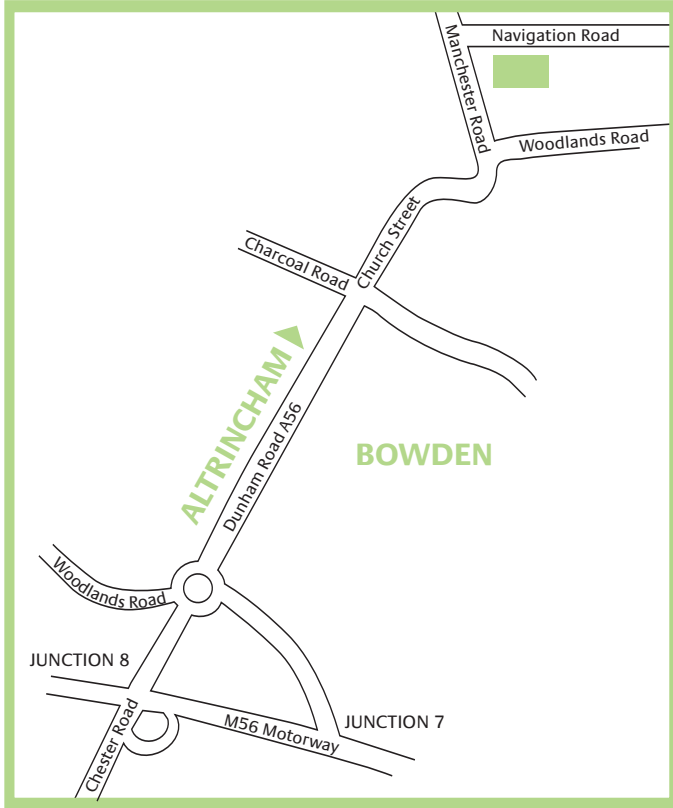

CAROLE NASH

FROM THE NORTH

Take the M6 Southbound Leave the M6 at Junction 20 following the signs for M56 - Manchester

Stay on the M56 until Junction 7

Follow the sliproad/dual carriageway until you reach the roundabout

Follow the A56 for approximately 3 miles

You will come to a set of traffic lights and you will see Navigation Road on your right.

Turn right into Navigation Road and follow the road for approx 50 meters.

Trafalgar House is on your right.

FROM THE EAST

Take the M56 Westbound until you reach junction 7

Follow the slip road/dual carriageway until you reach the roundabout

At the roundabout take the 3rd exit signposted A56 Altrincham