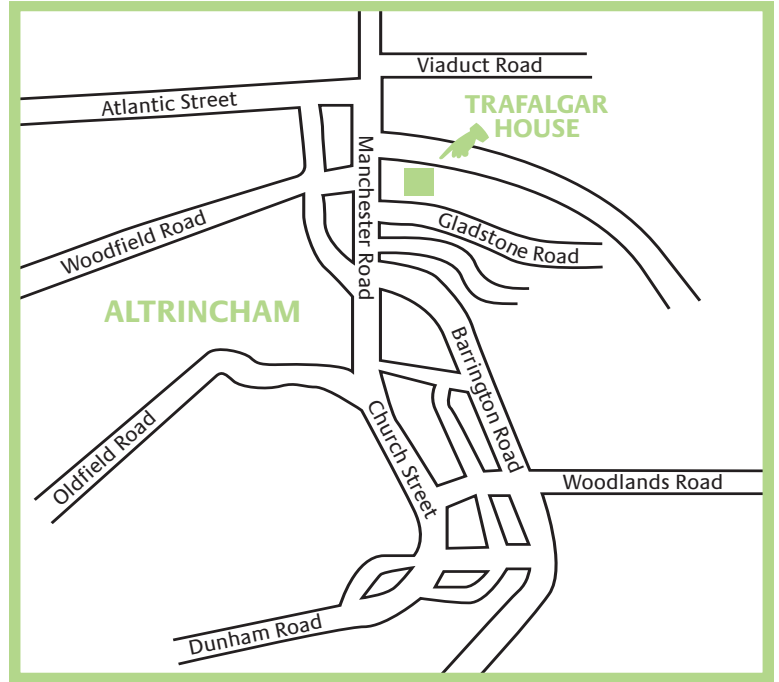

CAROLE NASH

FROM THE NORTH

Take the M6 Southbound Leave the M6 at Junction 20 following the signs for M56 - Manchester

Stay on the M56 until Junction 7

Follow the sliproad/dual carriageway until you reach the roundabout

At the roundabout take the 3rd exit signposted A56 Altrincham

Follow the A56 for approximately 3 miles

You will come to a set of traffic lights and you will see Navigation Road on your right.

Turn right into Navigation Road and follow the road for approx 50 meters.

Follow the A56 for approximately 3 miles

You will come to a set of traffic lights and you will see Navigation Road on your right.

Turn right into Navigation Road and follow the road for approx 50 meters.